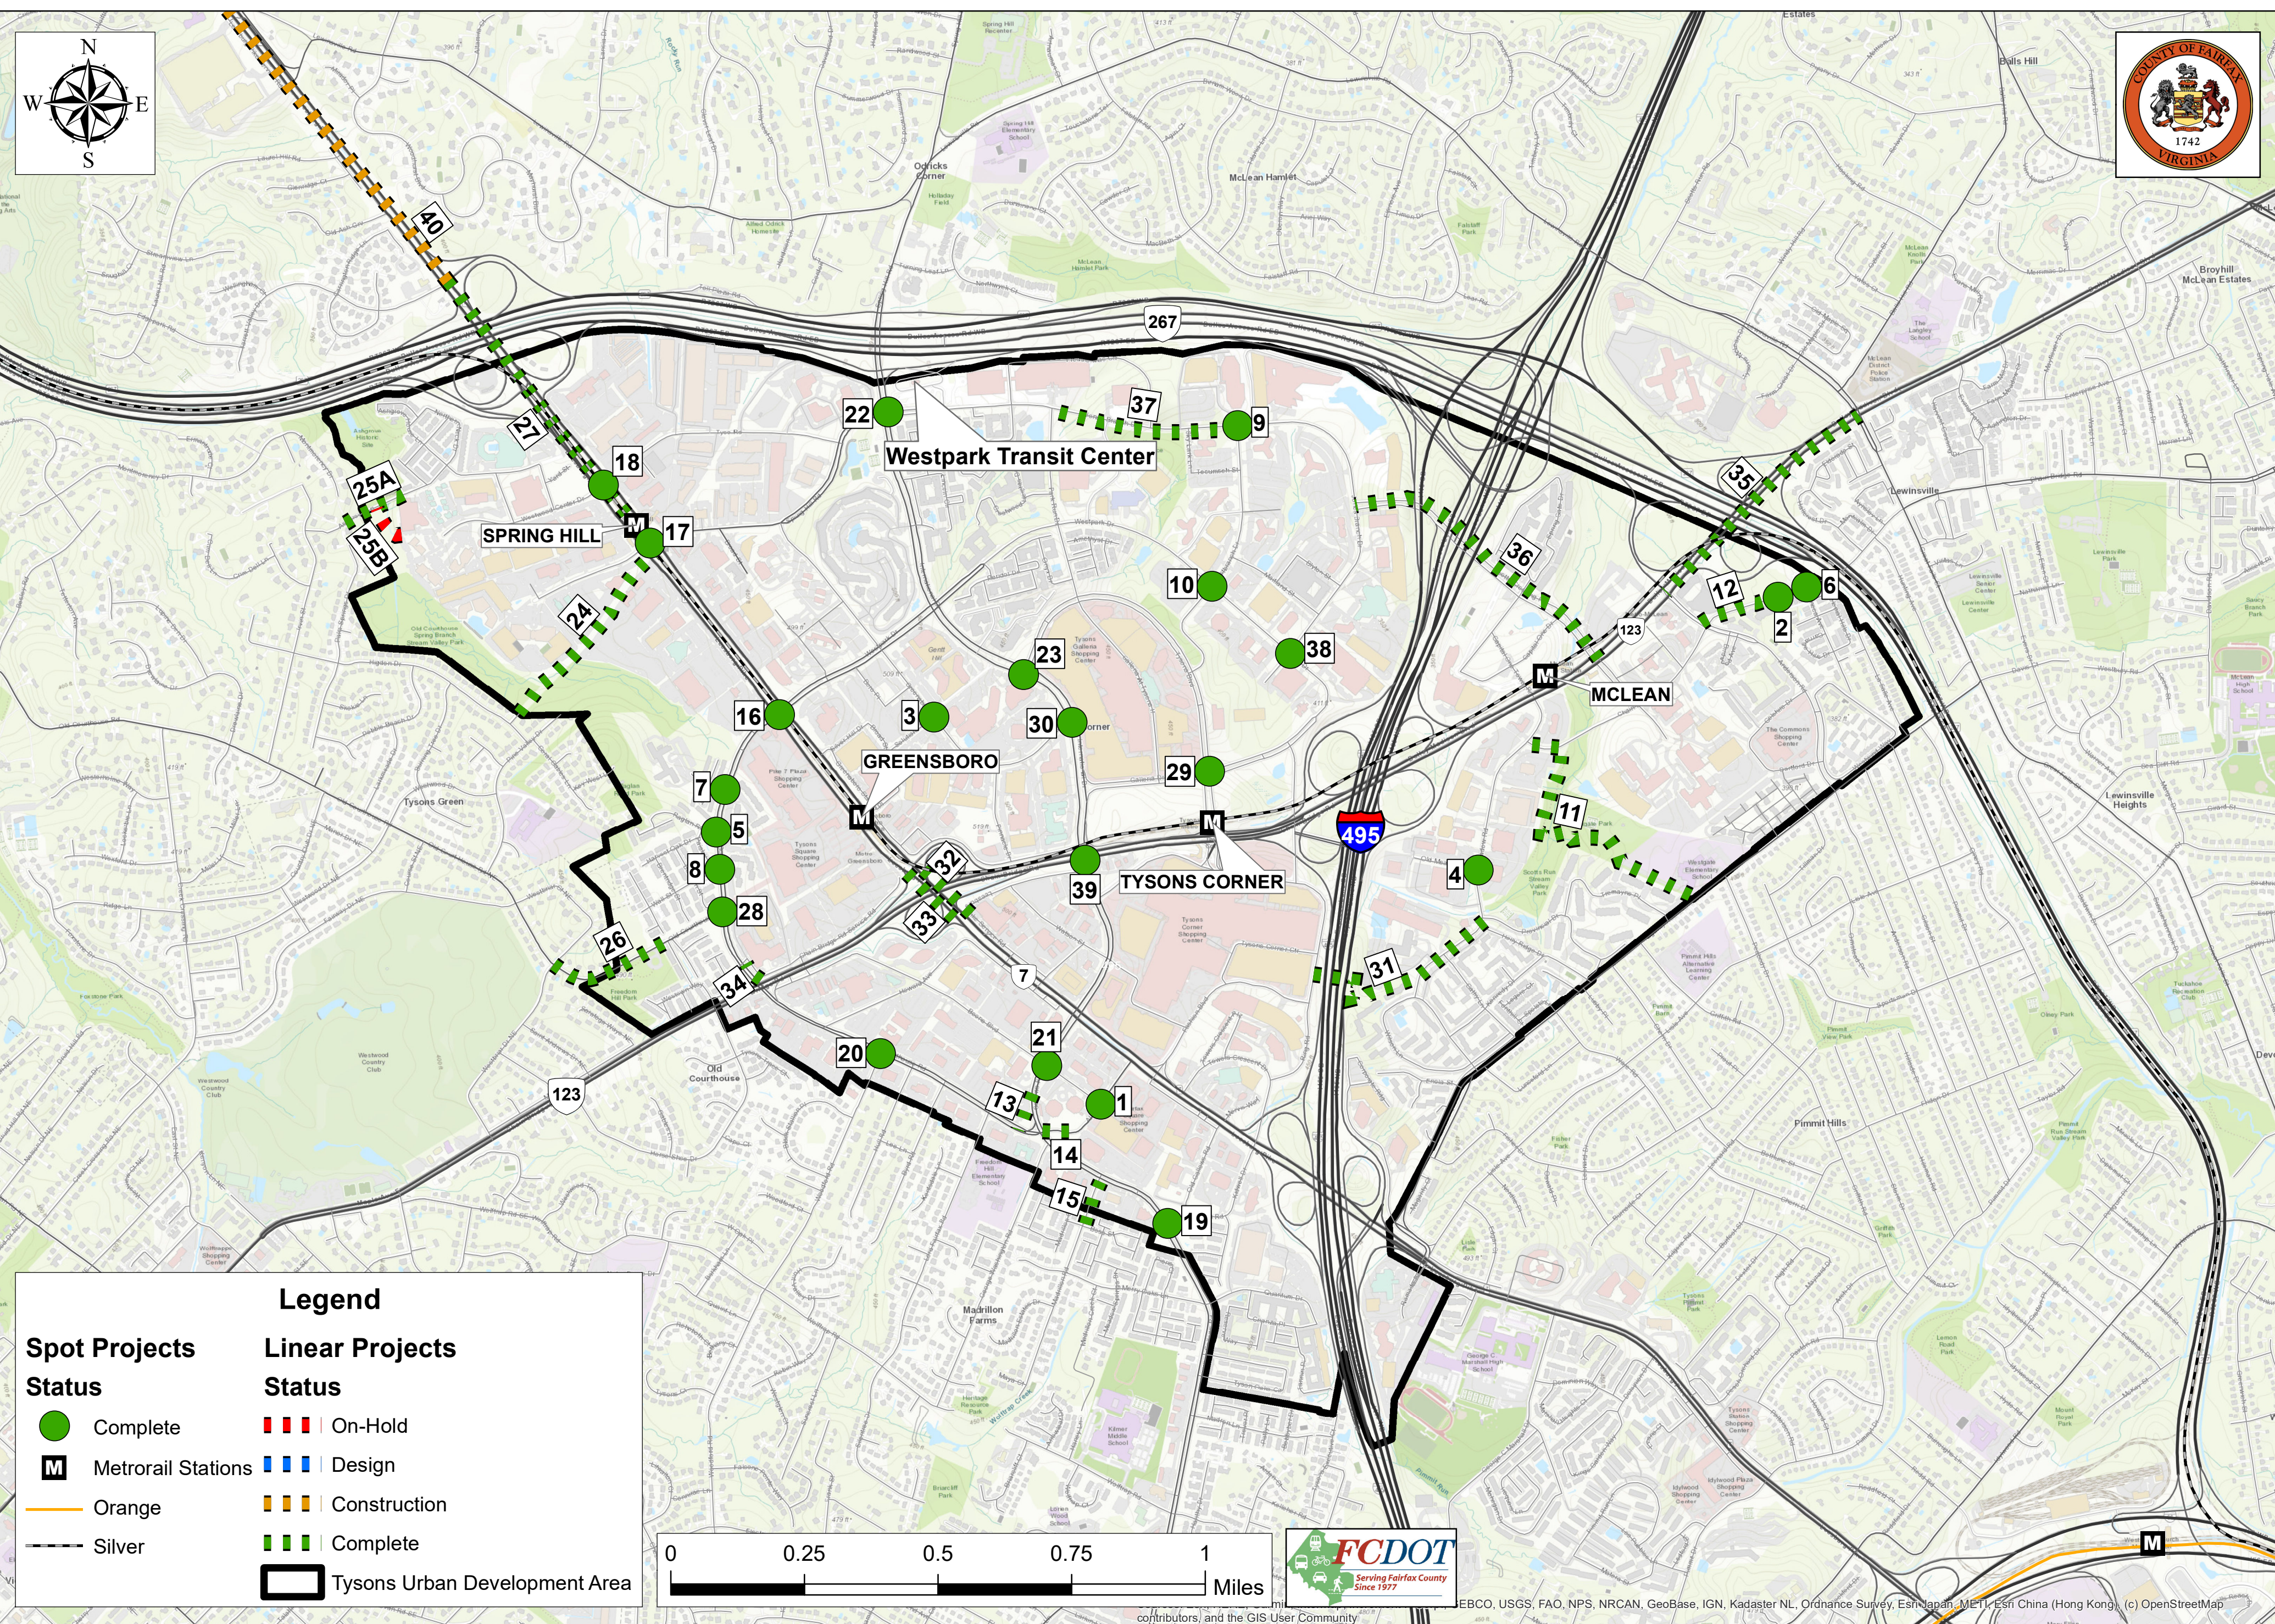

Tysons Metrorail Station Access Improvement Projects

Legend

Spot Projects Status	Linear Projects Status
● Complete	▬▬▬ On-Hold
M Metrorail Stations	▬▬▬ Design
▬▬▬ Orange	▬▬▬ Construction
▬▬▬ Silver	▬▬▬ Complete
 Tysons Urban Development Area	

Contributors: and the GIS User Community, EBSCO, USGS, FAO, NPS, NRCAN, GeoBase, IGN, Kadaster NL, Ordnance Survey, Esri Japan, METI, Esri China (Hong Kong), (c) OpenStreetMap