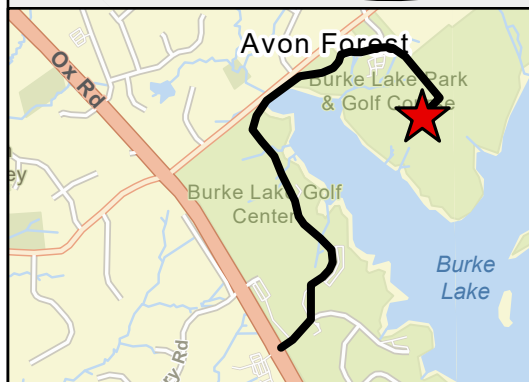

# Burke Lake Park Campground

Address: 7315 Ox Road,  
Fairfax Station, VA 22039  
Contact: 703-323-6600

All Small Group Sites Have Space for 3 Cars