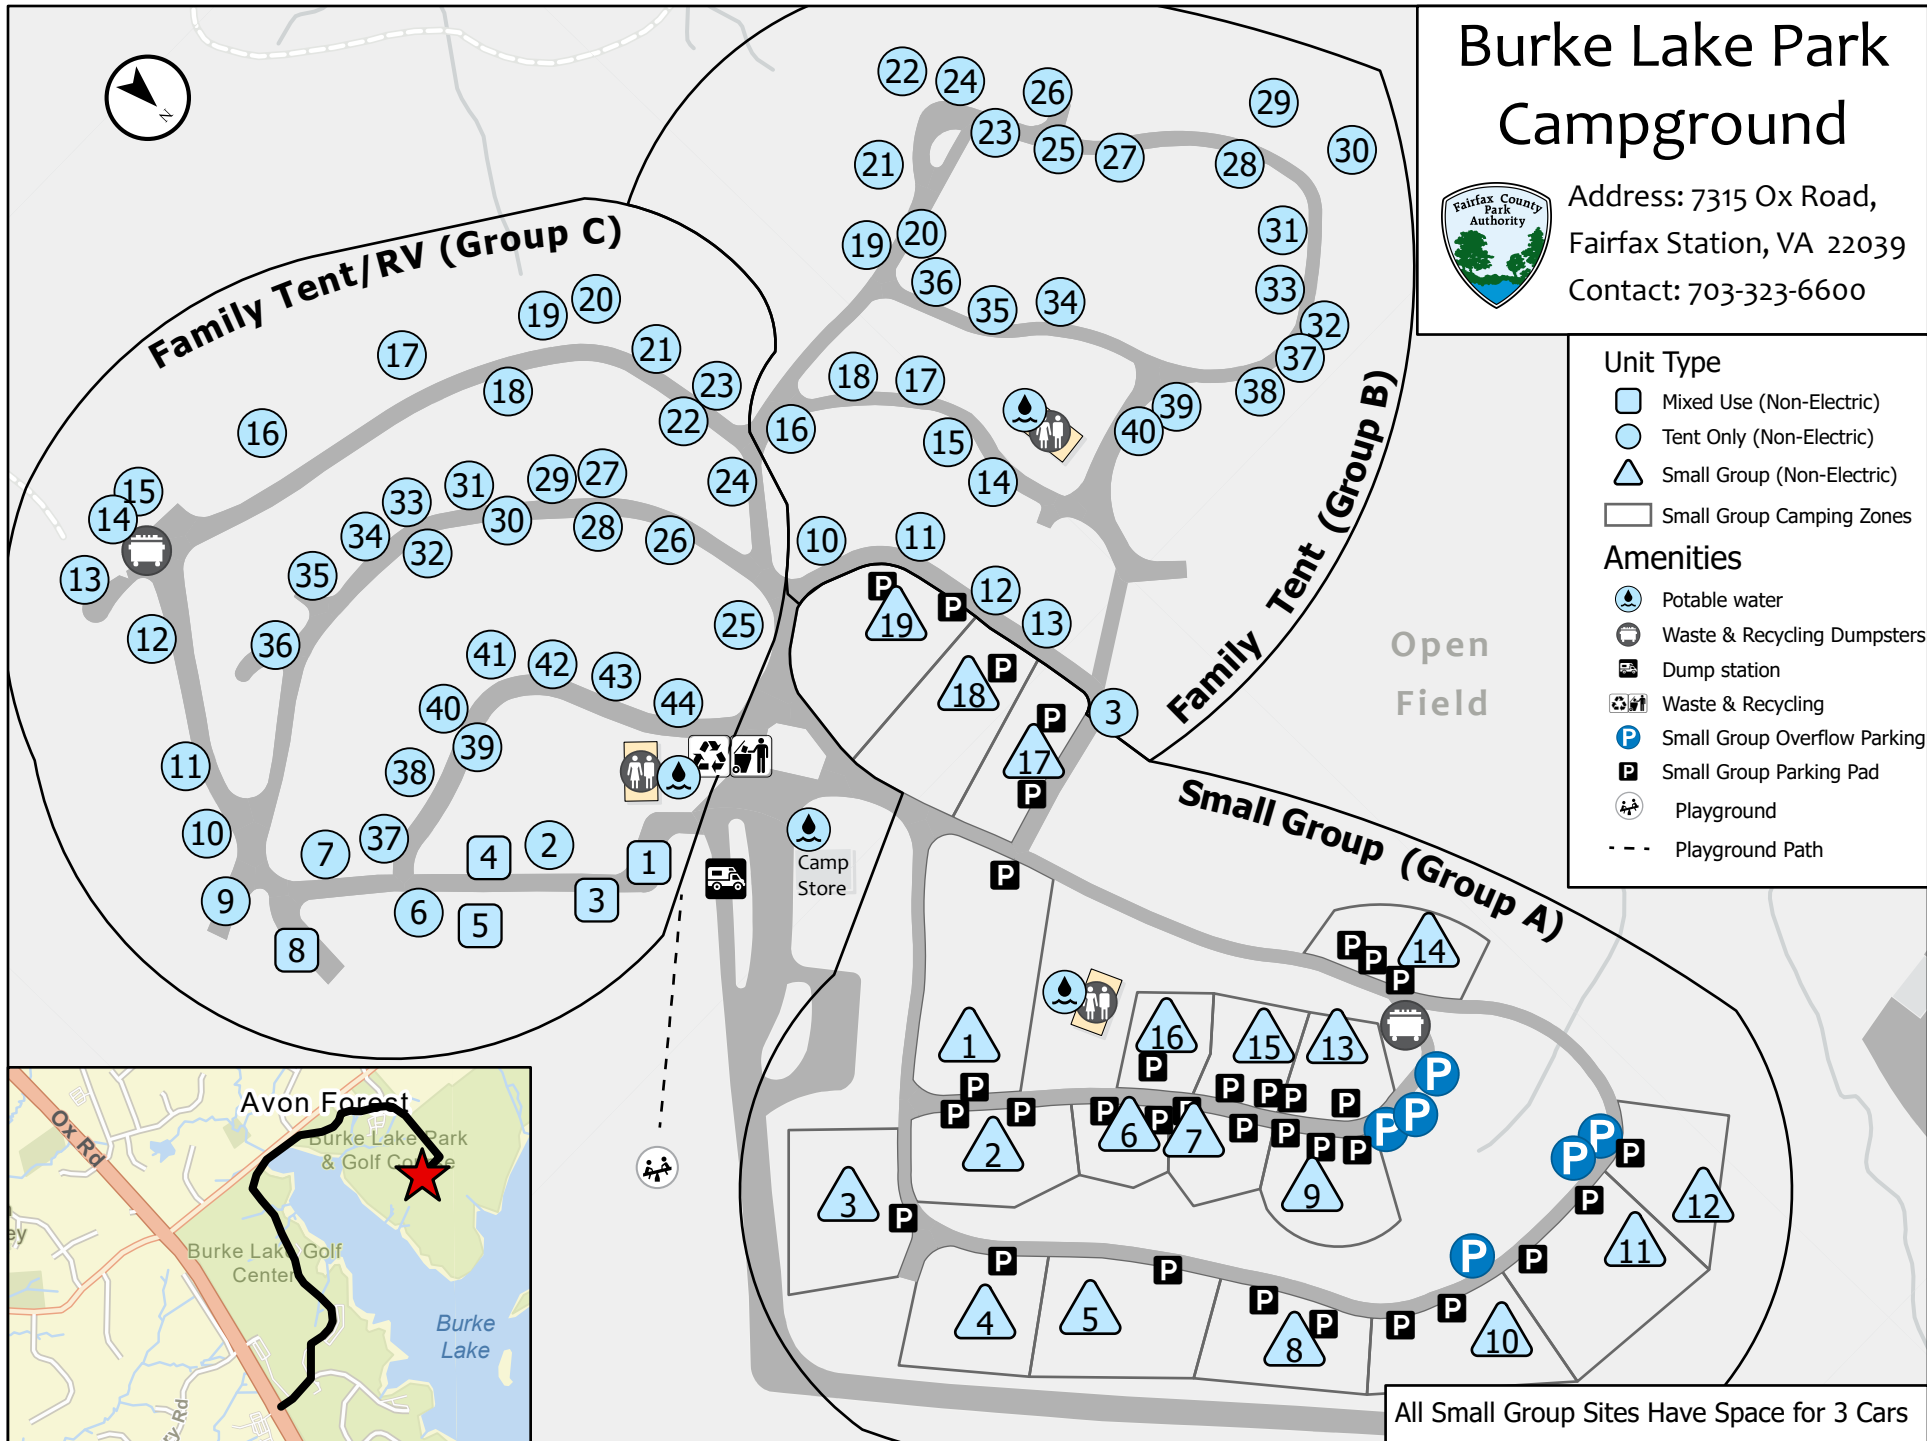

# Burke Lake Park Campground

Address: 7315 Ox Road,  
Fairfax Station, VA 22039  
Contact: 703-323-6600

All Small Group Sites Have Space for 3 Cars