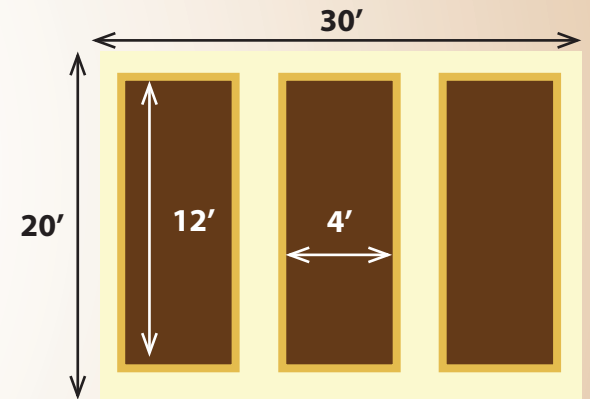

Laurel Hill Park Garden Plots

PARKING

PARKING

EACH PLOT IS 20' X 30'
WITH 3 RAISED BEDS

The Garden Plot Program is administered by Green Spring Gardens.
For more information, visit www.fairfaxcounty.gov/parks/green-spring/plots