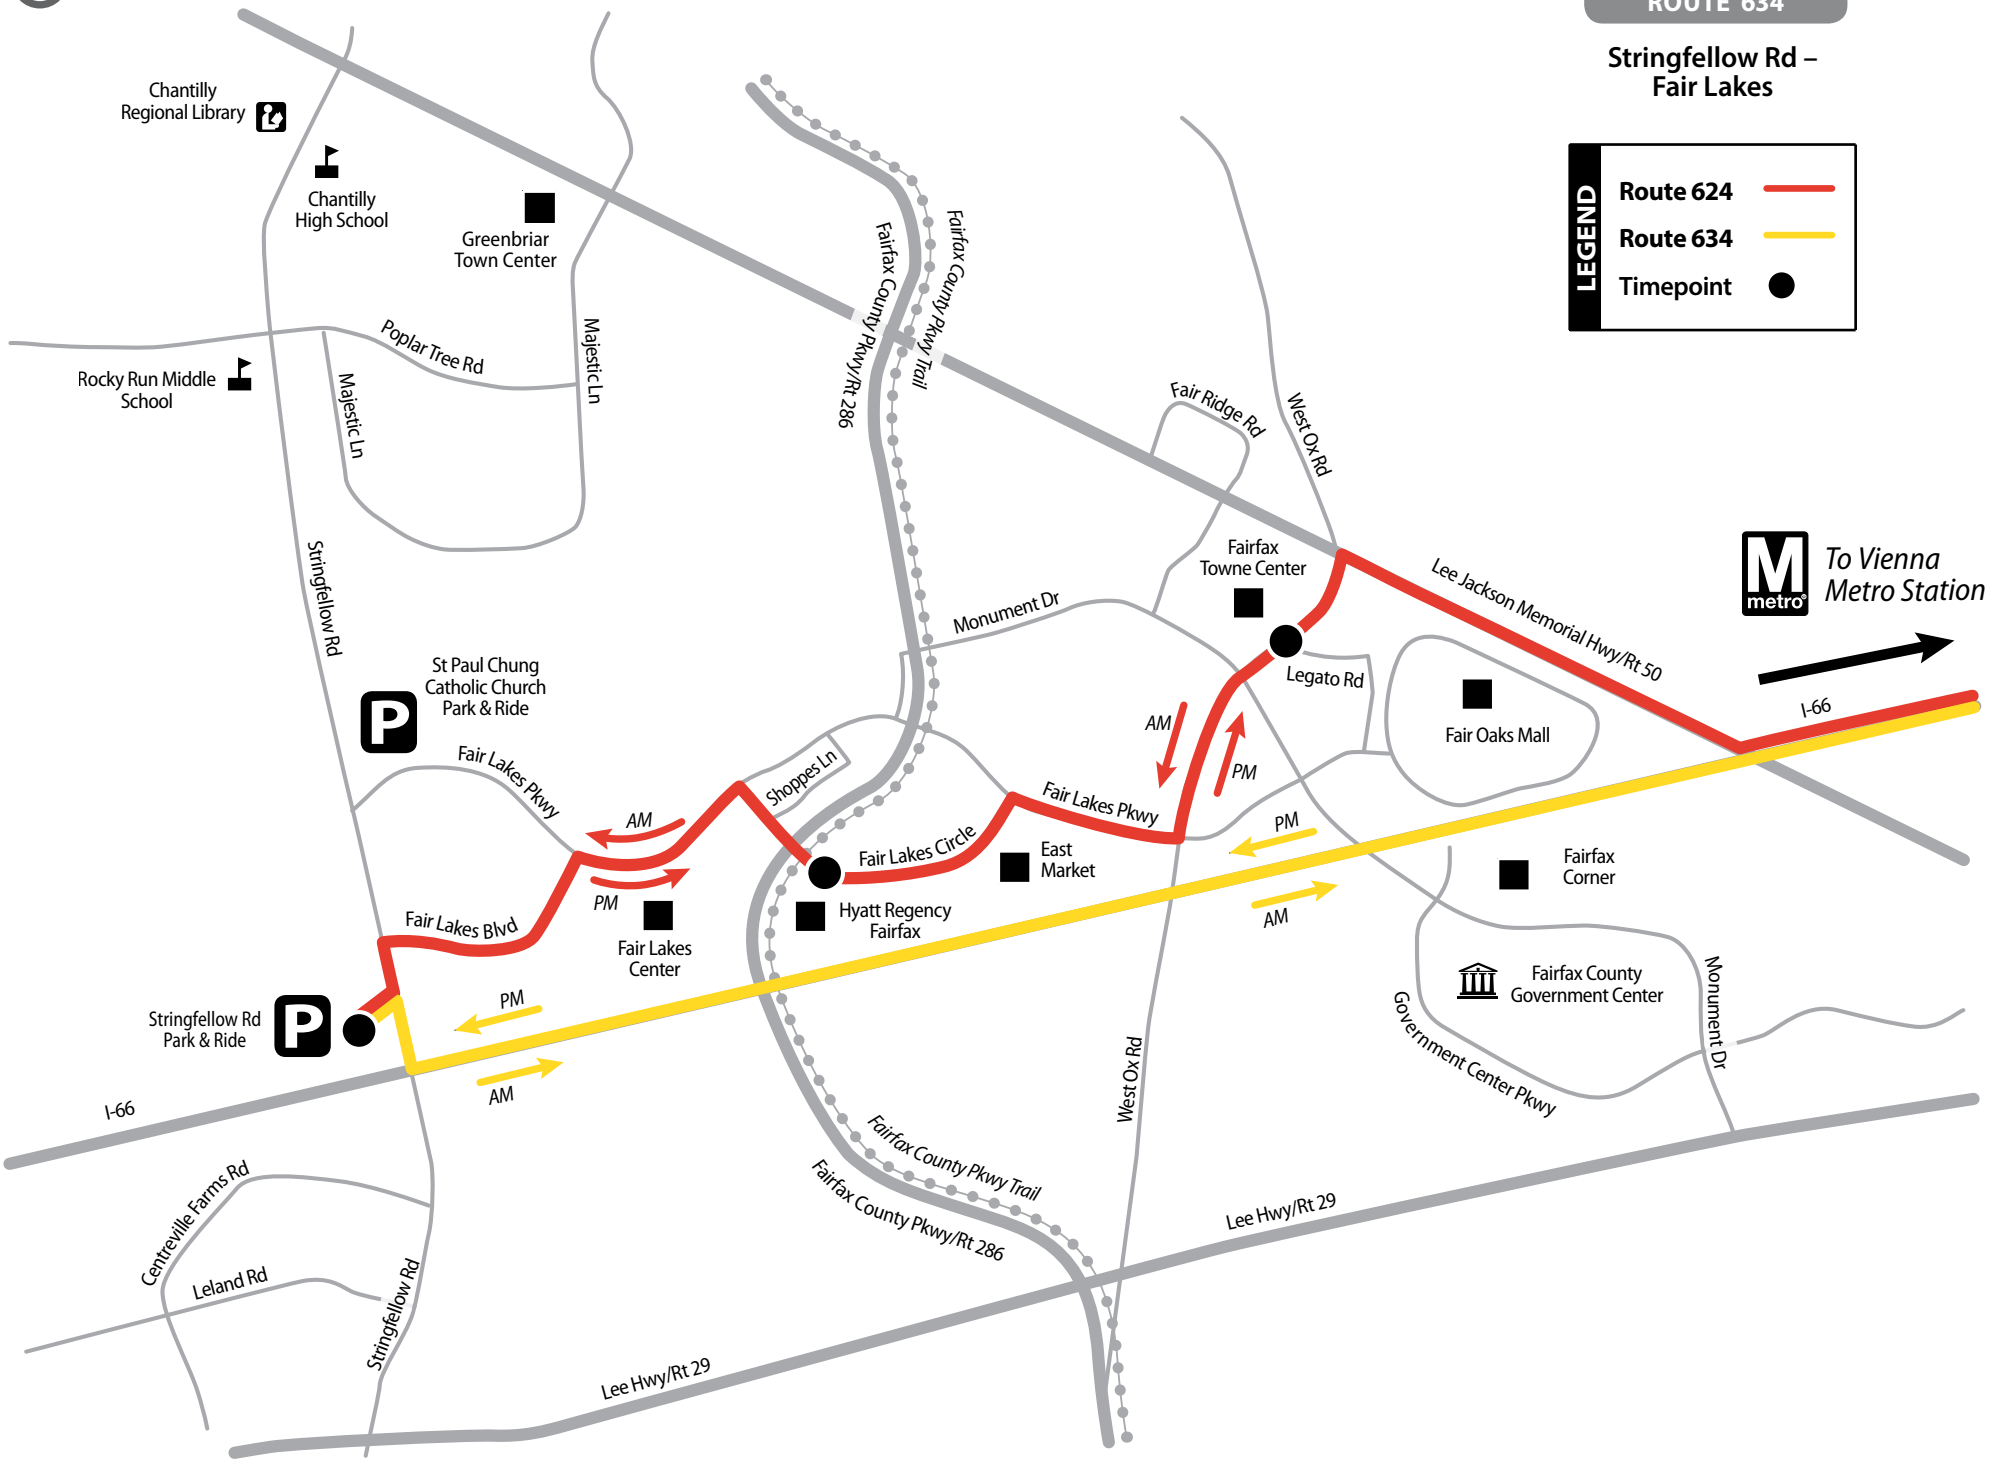

# Stringfellow Road – Fair Lakes

Vienna Metro Station • Fairfax Towne Center • Fair Lakes • Stringfellow Rd Park & Ride

**Weekday Rush Hour Service Only**

FAIRFAX  
CONNECTOR

For fares and important information about the bus system, see the brochure:

ROUTE	Stringfellow Rd Park & Ride	Fair Lakes Cir at Hyatt Hotel	West Ox Rd & Legato Rd	Vienna Metro Station (South side)
-------	-----------------------------	-------------------------------	------------------------	-----------------------------------

**SERVICE NOTES**

- For additional weekday and weekend service to Fair Lakes and the Vienna Metro station see the Route 630/631/632 timetable.

ROUTE	Vienna Metro Station (South side)	Fairfax Towne Center	Fair Lakes Cir at Hyatt Hotel	Stringfellow Rd Park & Ride
-------	-----------------------------------	----------------------	-------------------------------	-----------------------------

### Stringfellow Rd – Fair Lakes

<b>LEGEND</b>	<b>Route 624</b>	
	<b>Route 634</b>	
	<b>Timepoint</b>	

To Vienna  
Metro Station