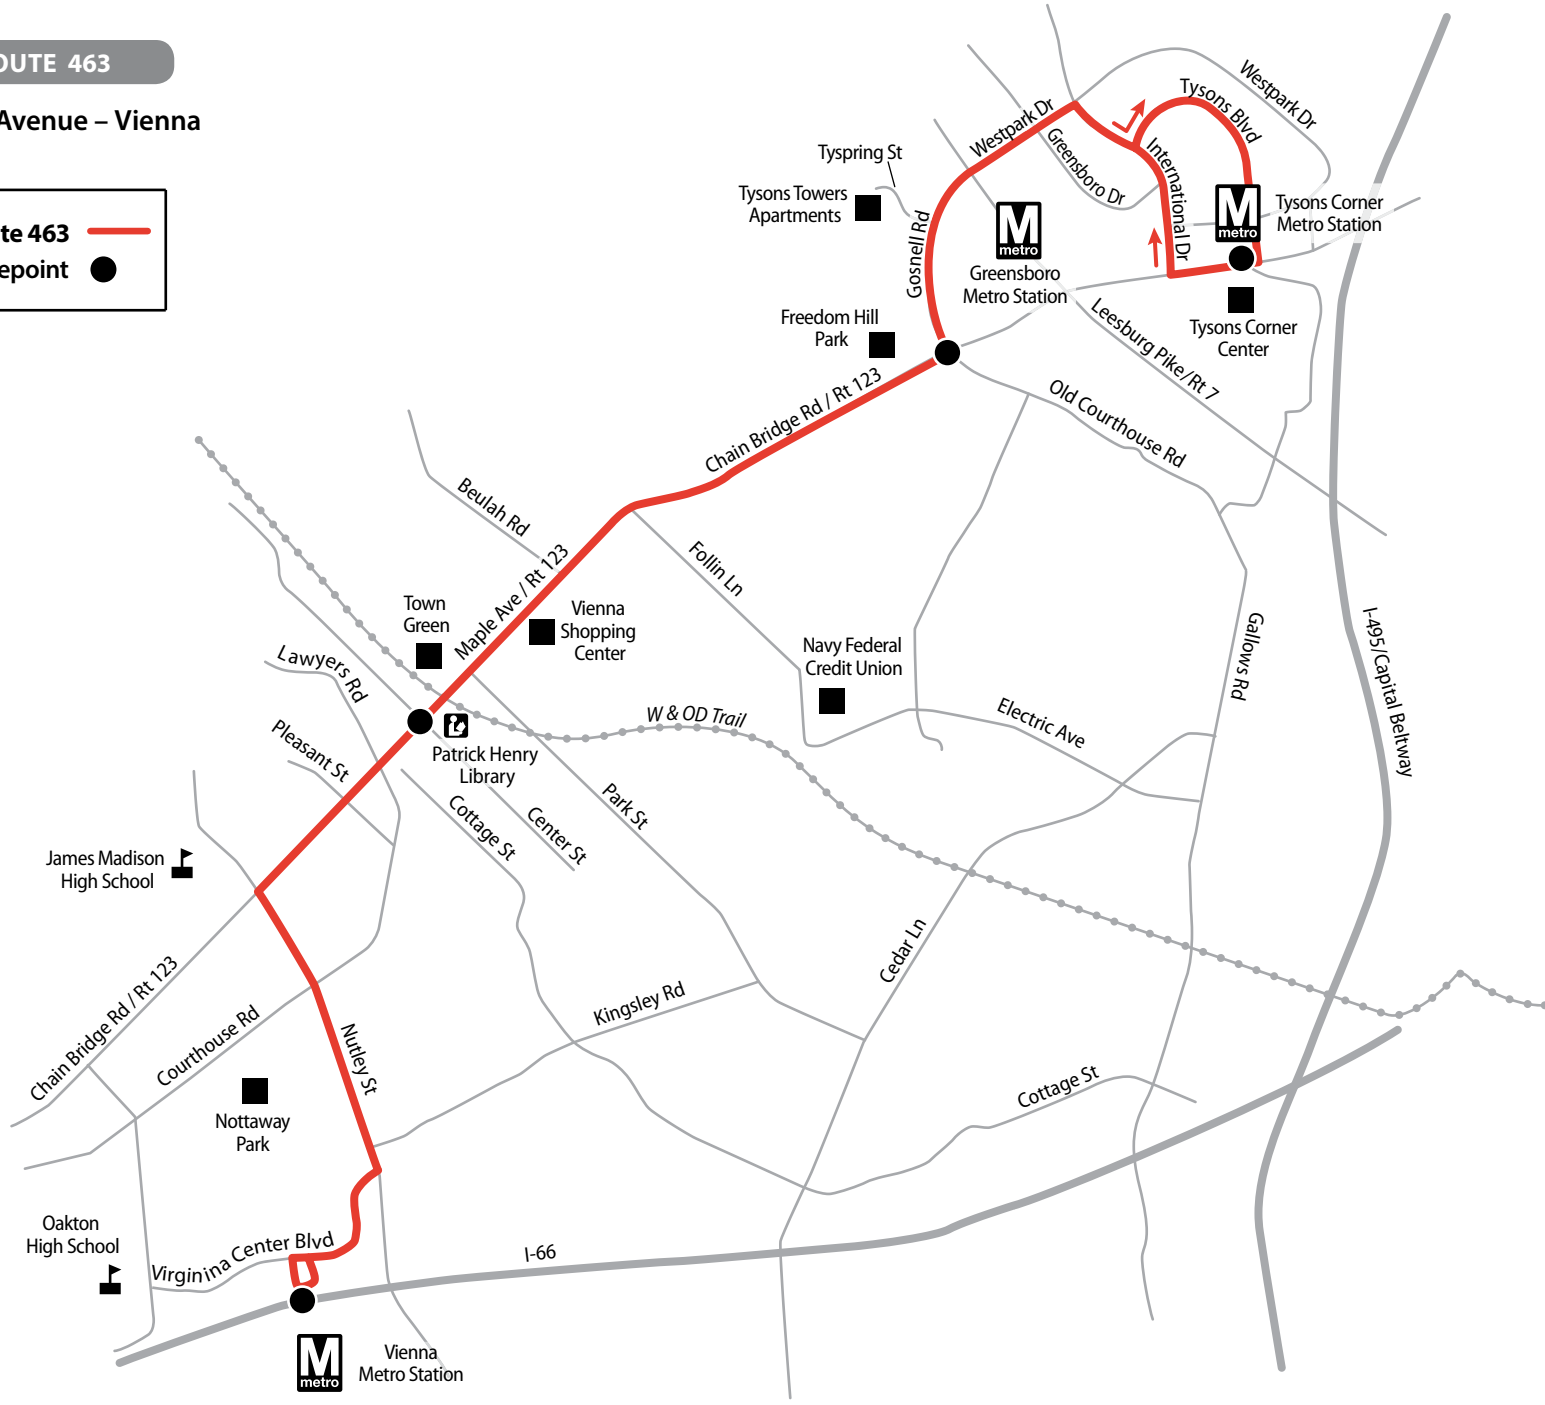

ROUTE 463

Maple Avenue – Vienna

**LEGEND**

Route 463 ———

Timepoint ●

## Maple Avenue – Vienna

Vienna Metro Station • Nutley St •  
 Maple Ave • Chain Bridge Rd • Gosnell Rd •  
 Tysons Corner Metro Station

**Weekday, Saturday & Sunday Service**

For fares and important information  
 about the bus system, see the brochure:  
**Fares, Policies & General Information**

 Vienna Metro Station (North side)

Maple Ave & Center St

Old Courthouse Rd & Chain Bridge Rd

 Tysons Corner Metro Station (North side)

 Tysons Corner Metro Station (North side)

Chain Bridge Rd & Old Courthouse Rd